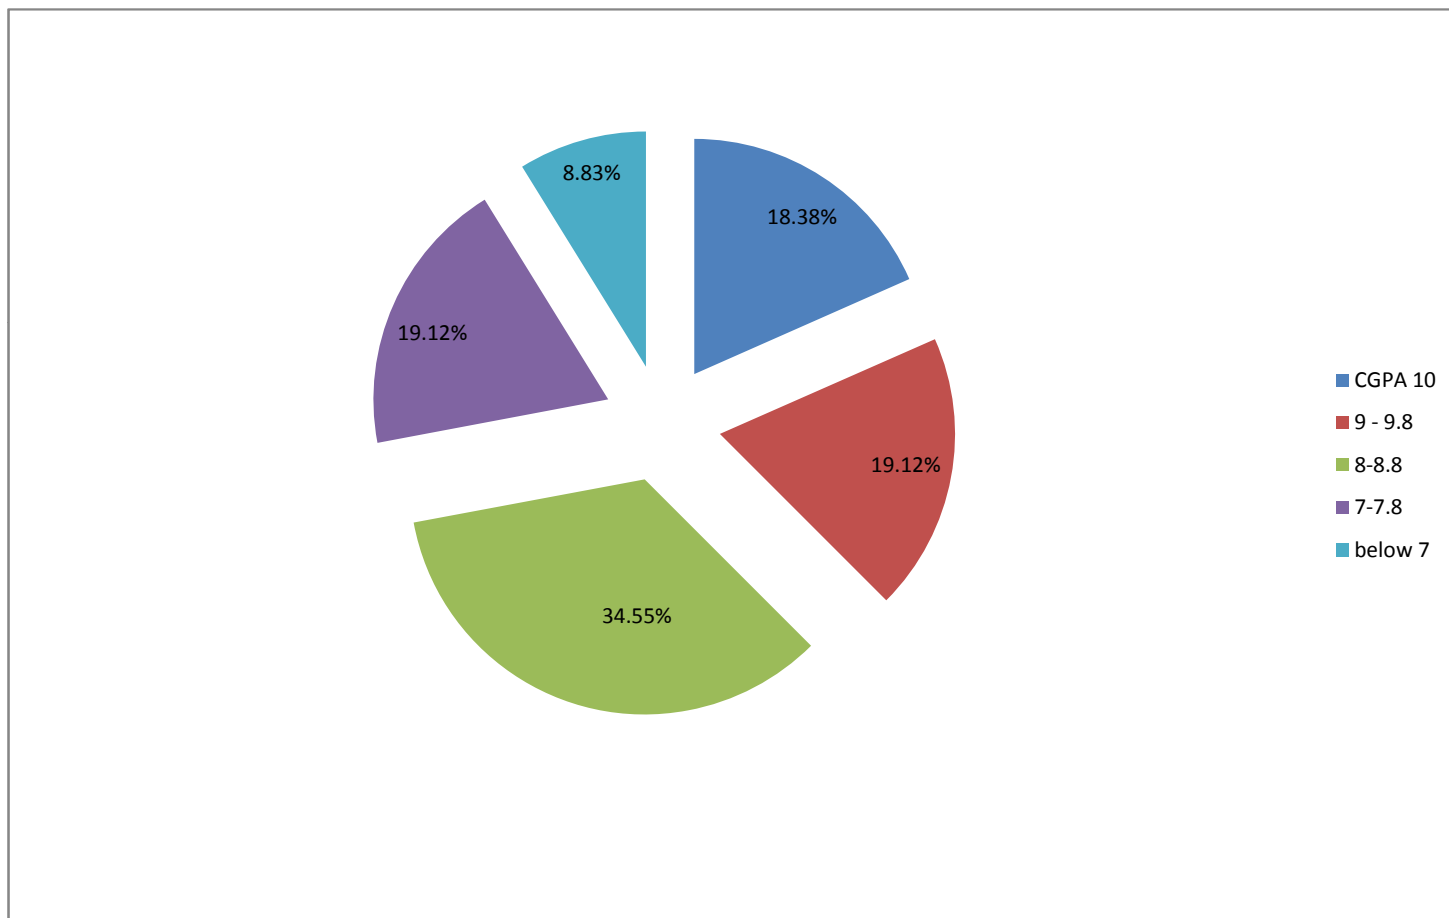

QUEEN'S VALLEY SCHOOL,SECTOR-8,DWARKA,NEW DELHI-110077

Graphical Representation of Class -X Results-2015

CGPA 10

9 - 9.8

8-8.8

7-7.8

below 7

■ CGPA 10

■ 9 - 9.8

■ 8-8.8

■ 7-7.8

■ below 7

18.38%

19.12%

34.55%

19.12%